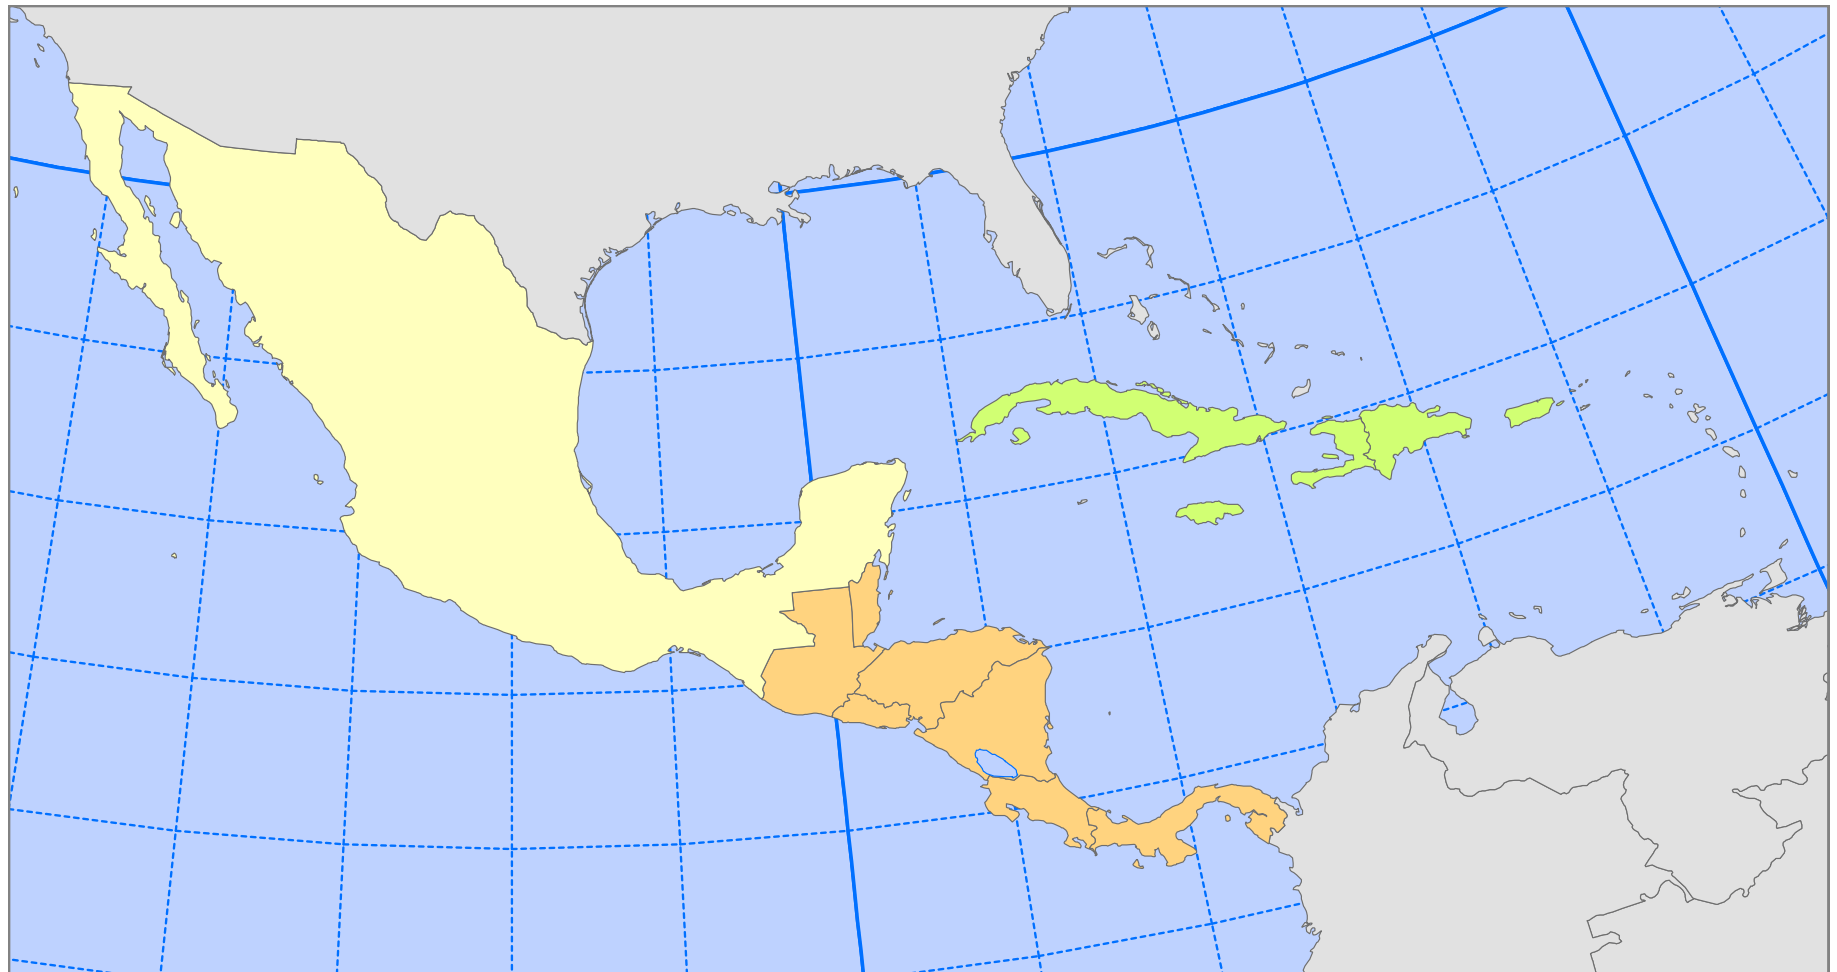

Middle America Base Map

Albers Equal Area Conic Projection

Copyright 2005, Dr. Jean-Paul Rodrigue, Hofstra University, Dept. of Economics & Geography