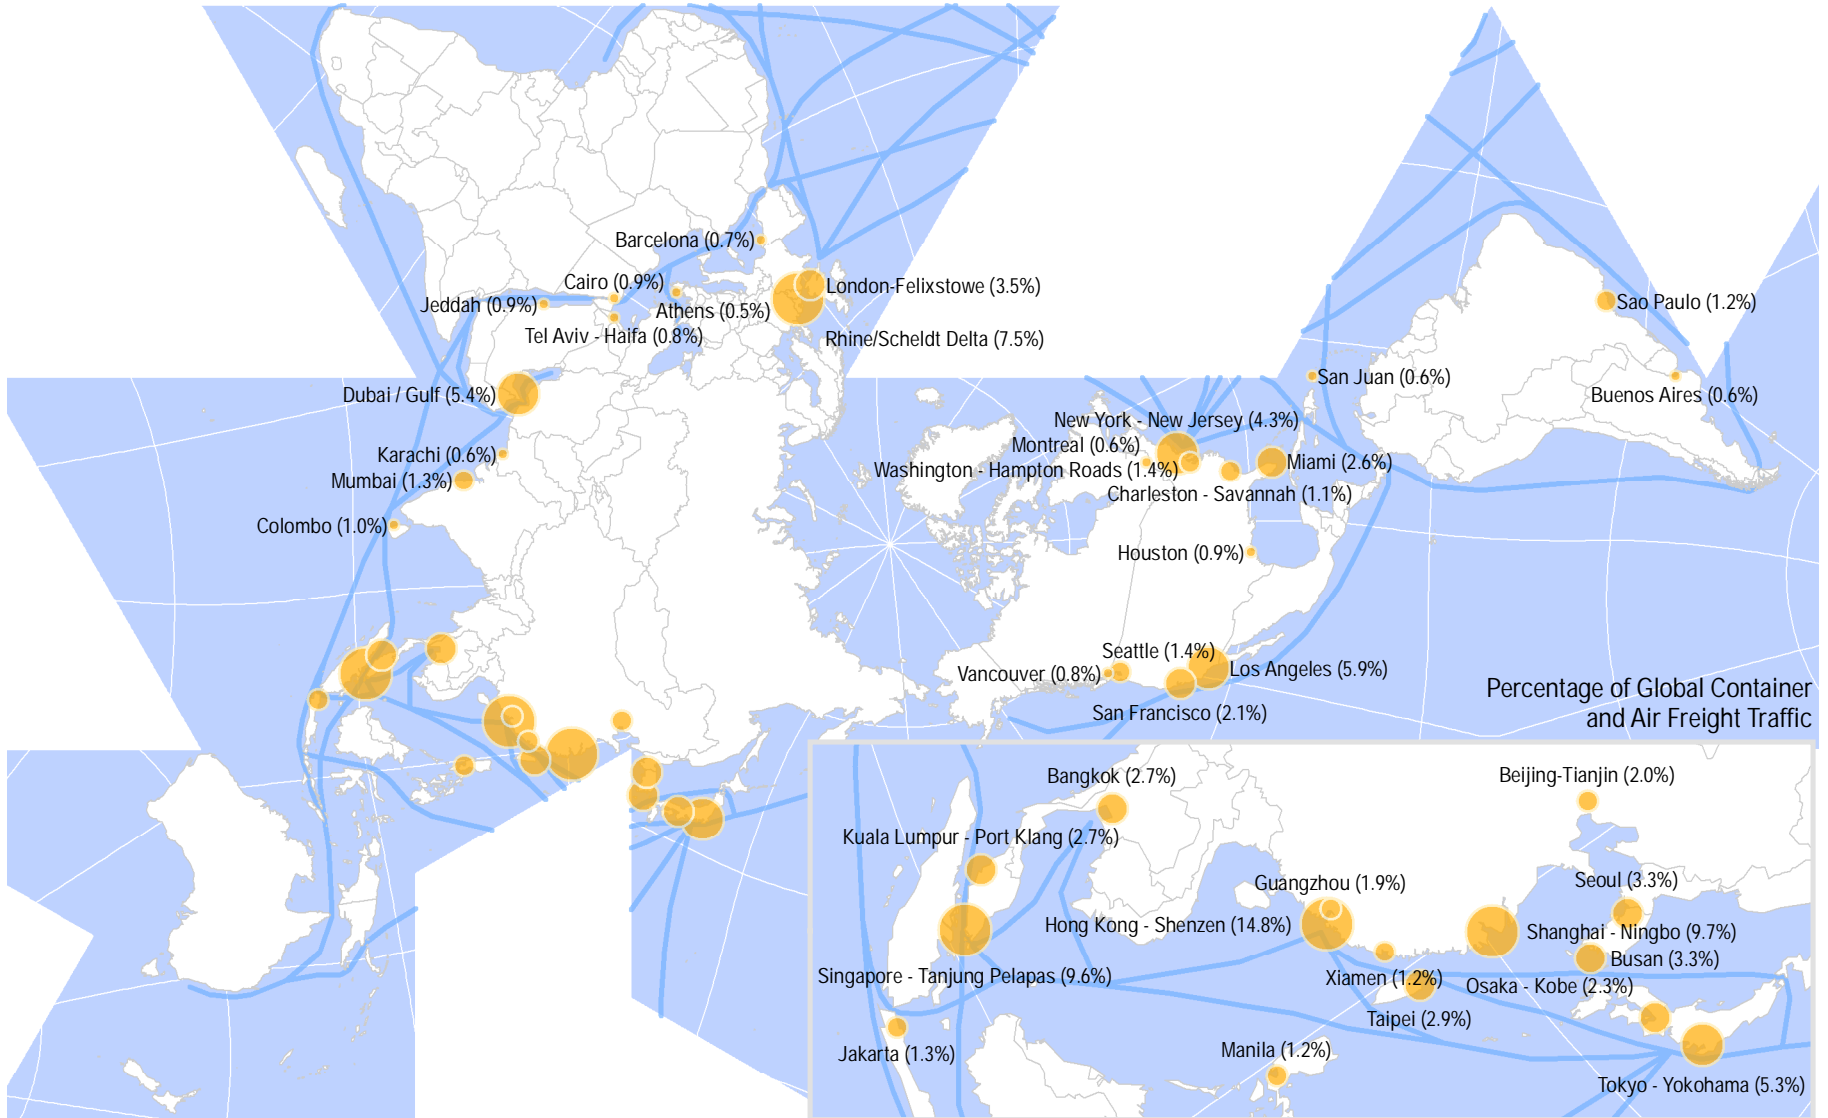

World's Major Gateway Systems, 2006

Data compiled by Dr. Kevin O'Connor, The University of Melbourne

Dr. Jean-Paul Rodrigue & John Field, Dept. of Global Studies & Geography, Hofstra University